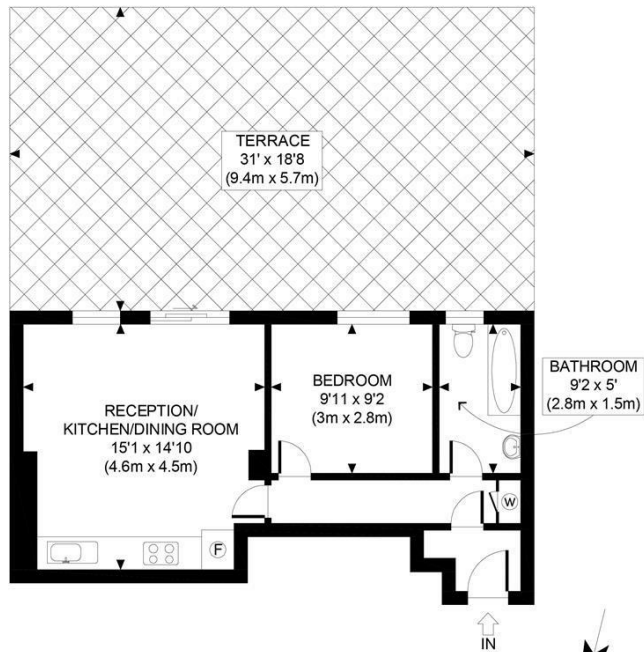

The property boasts a spacious open-plan kitchen, dining, and living area, designed to maximise space and natural light. The generously sized bedroom offers a peaceful retreat. To the rear, a terrace provides a fantastic outdoor space—perfect for enjoying your morning coffee or unwinding after a long day.

Hemmingfords

GROSS INTERNAL FLOOR AREA 432 SQ FT

<p>APPROX. GROSS INTERNAL FLOOR AREA 432 SQ FT / 40 SQM</p> <p>Disclaimer: Floor plan measurements are approximate and are for illustrative purposes only. While we do not doubt the floor plan accuracy and completeness, you or your advisors should conduct a careful, independent investigation of the property in respect of monetary valuation</p>	<p>Chapel Market</p>
	<p>date: 03/03/25</p> <p>photoplan </p>